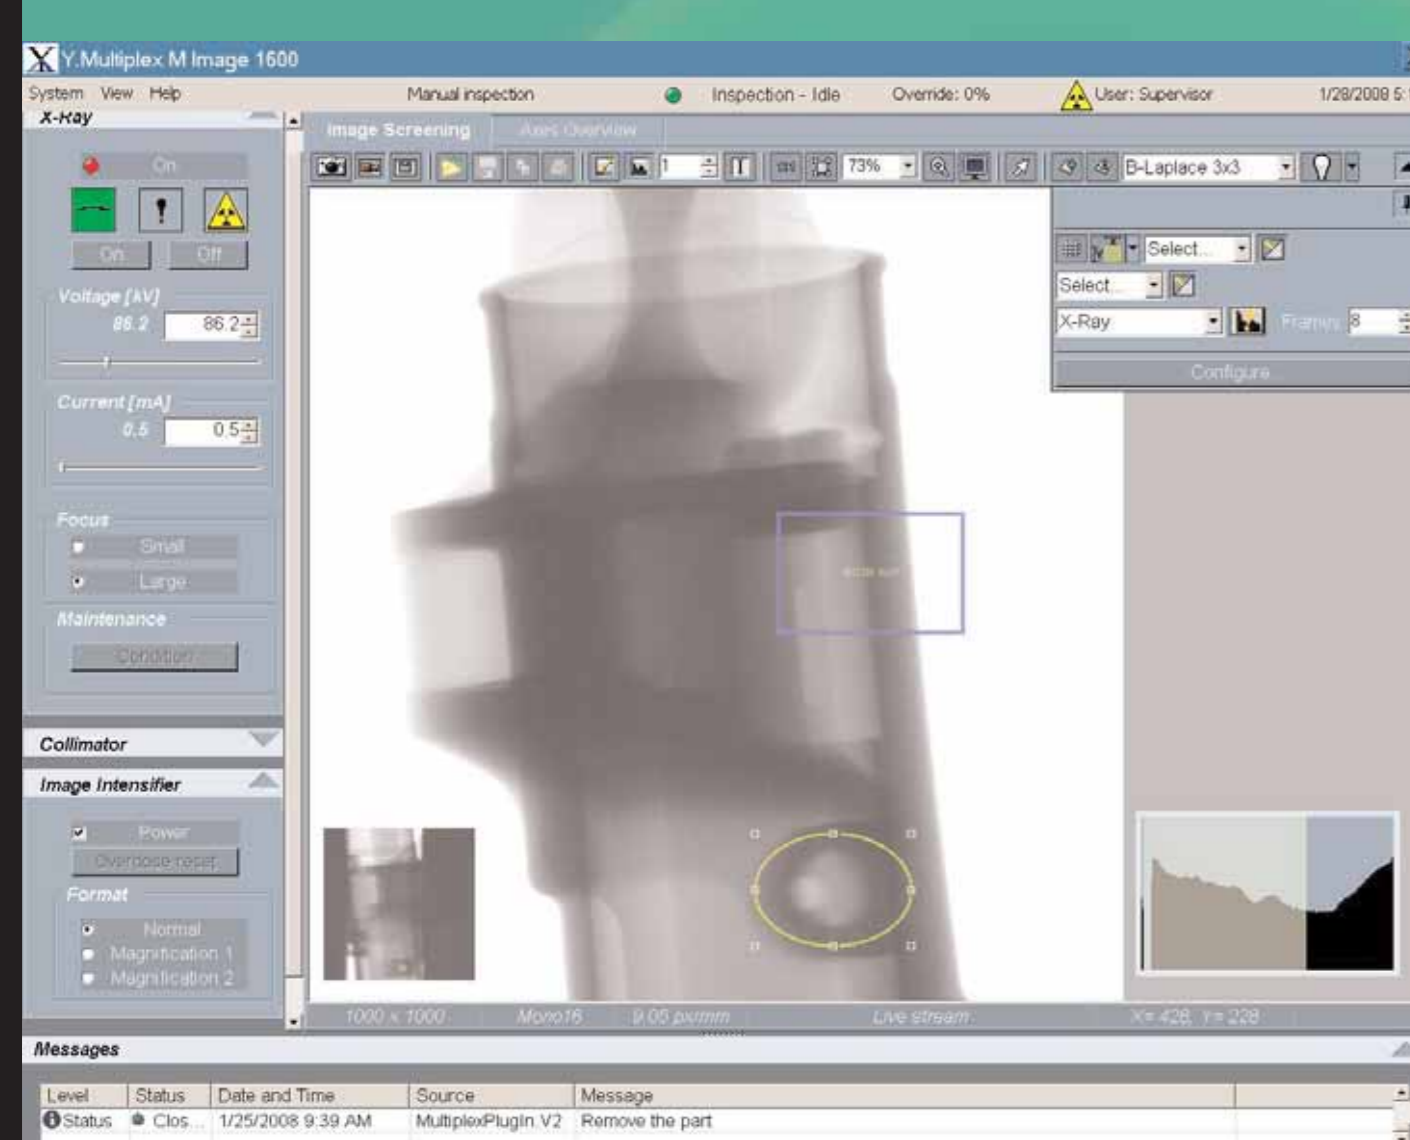

# Multifunctional X-ray System

The solution offers

- compact and modular design
- high dynamic and accuracy
- simple and ergonomic operation
- fit for the future due to the ability to retrofit semi- / full-automatic and CT