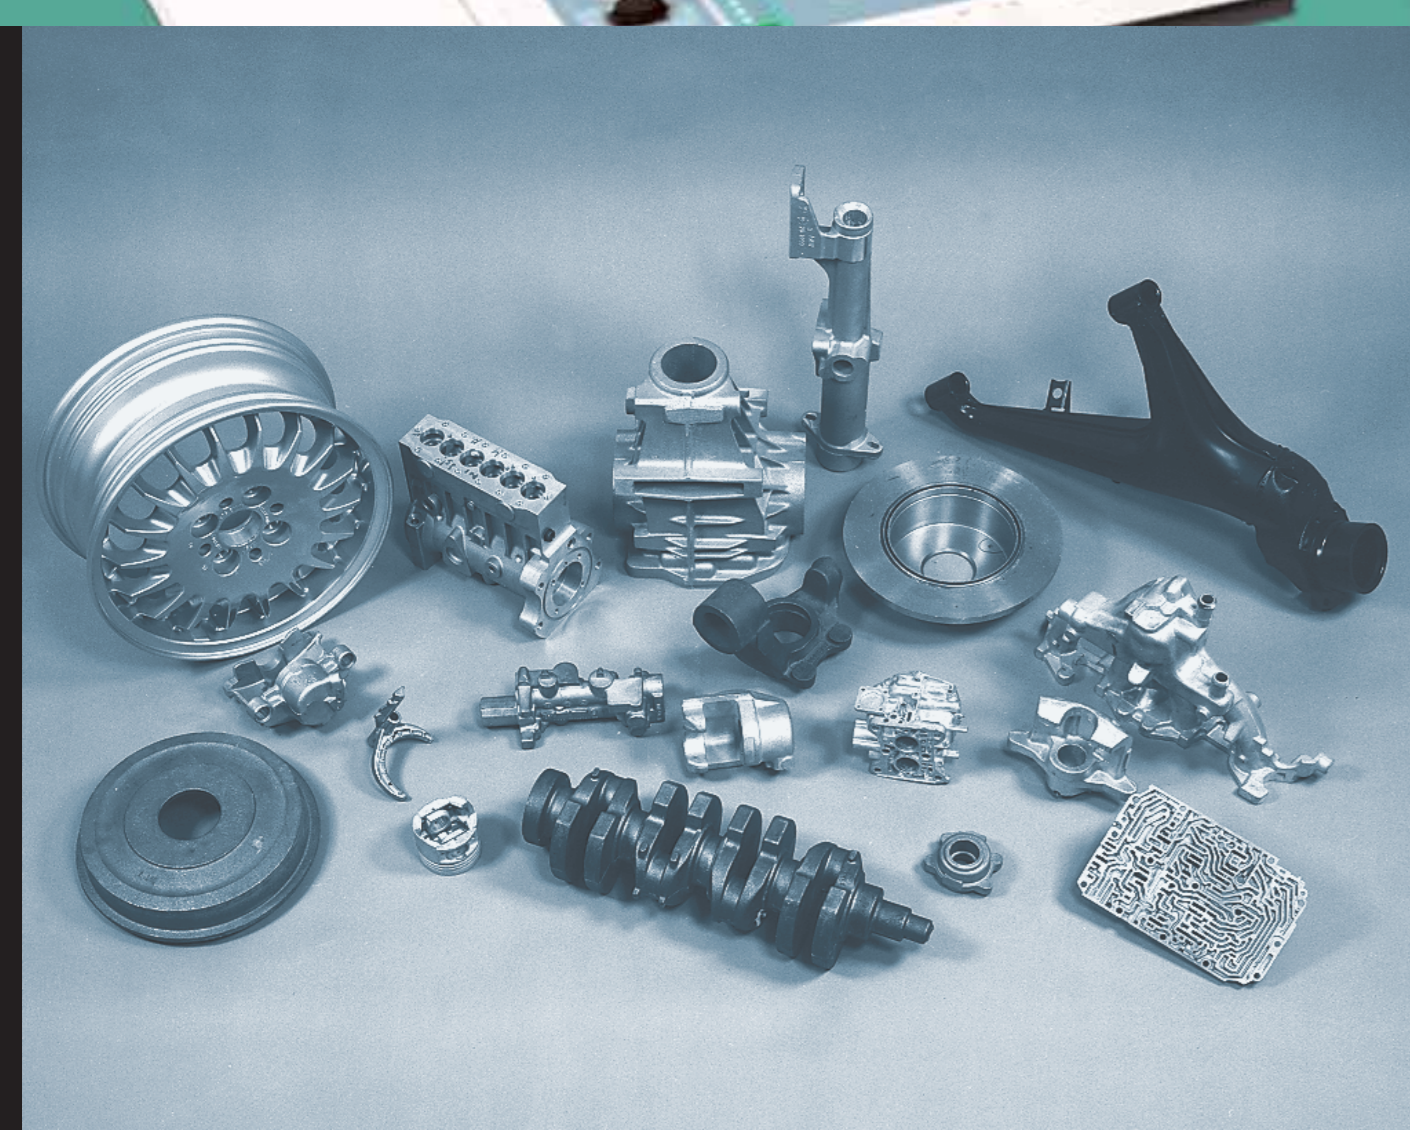

# Multifunctional X-ray System

The solution offers

- compact and modular design
- high dynamic and accuracy
- simple and ergonomic operation
- fit for the future due to the ability to retrofit semi- / full-automatic and CT